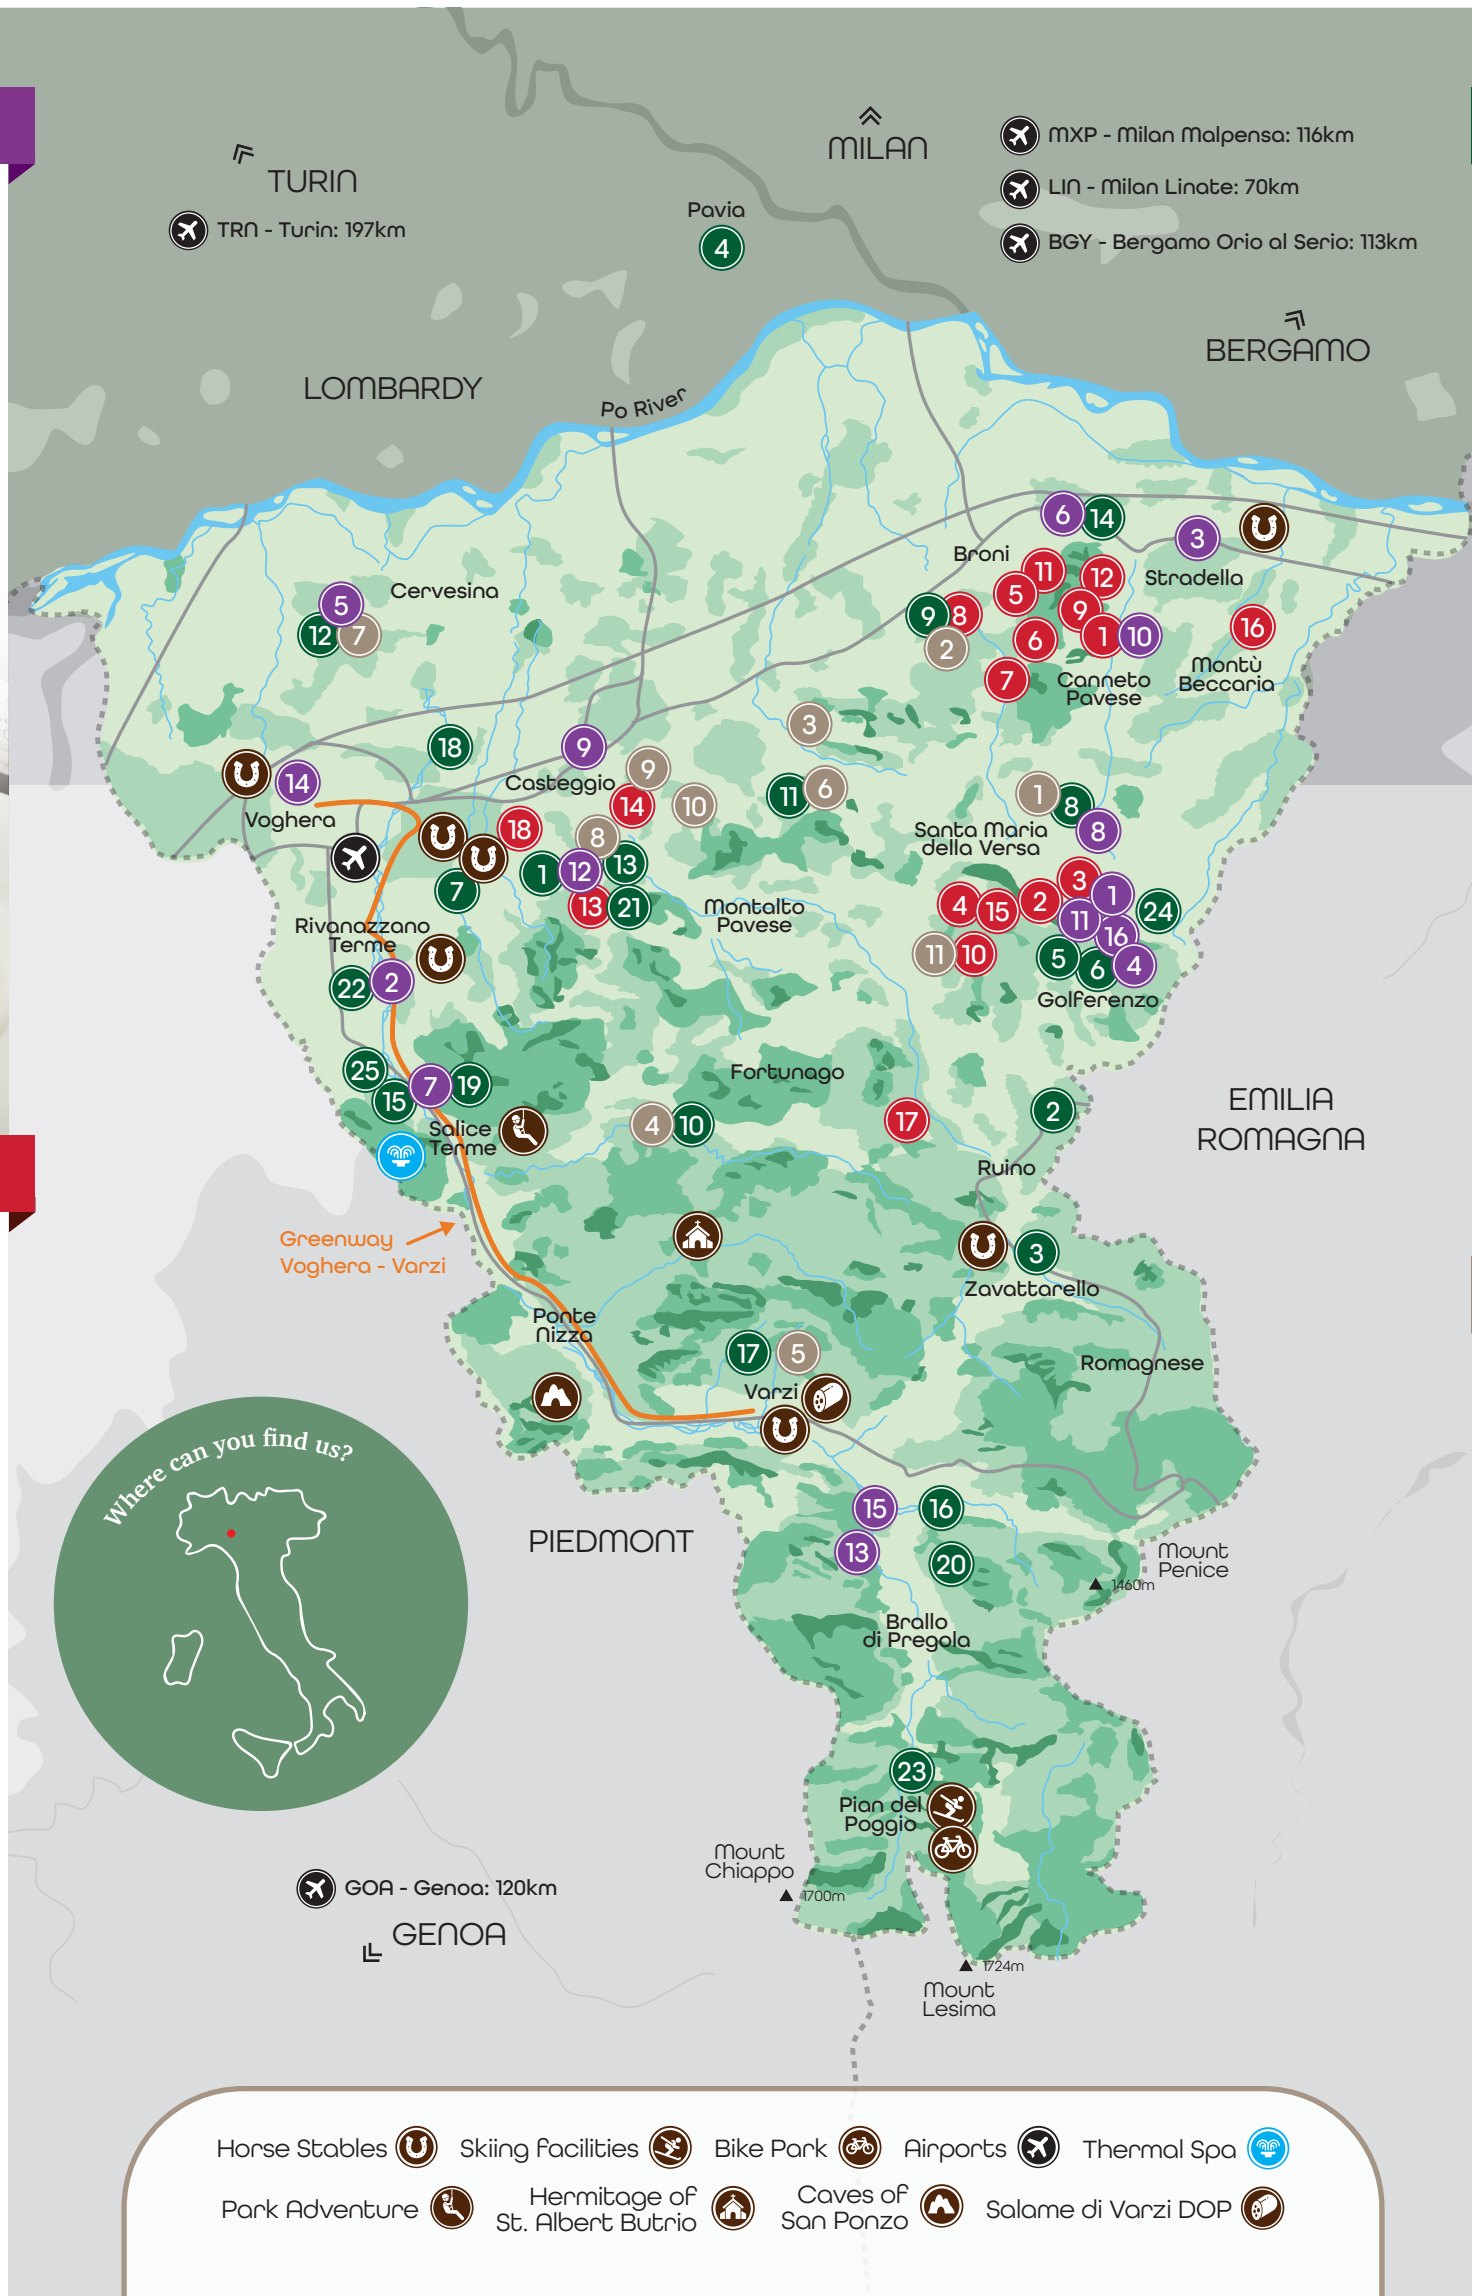

Tavole Oltrepo - Restaurants

1. **Ad Astra**
   Via Cavour, 11/13
   27047 Santa Maria della Versa PV
   www.adastraristorante.it 0385 278271
2. **Albergo Ristorante Selvatico**
   Via Silvio Pellico, 19, 27055 Rivanazzano PV
   www.albergoselvatico.com 0383 944720
3. **Buta**
   Via Gropallo, 32, 27040 Bosnasco PV
   www.ristorantelabuta.it 0385 272017
4. **Corte del Lupo**
   Via Circonvallazione, 9
   27047 Golferenzo PV
   www.cortedellupo.wine 0385 99086
5. **Dama**
   Via Mulino, 27050 San Gaudenzio PV
   www.hcsg.it 0383 3331
6. **GioEle**
   Via G. Mazzini, 26, 27049 Stradella PV
   www.ristorantegioele.com 0385 43444
7. **Guado**
   Via Terme, 59, 27052 Salice Terme PV
   www.ristoranteguado.it 0383 91223
8. **Hostaria Cà Nova**
   Frazione Il Casale Denari 1,
   27047 Santa Maria della Versa PV
   www.ilcasaledenari.it 333 294609
9. **Hosteria La Cave Cantù**
   Via Circonvallazione Cantù, 62
   27045 Casteggio PV
   www.lacavecantu.it 0383 191217
10. **La Locanda dei Beccaria**
    Via Marconi, 10, 27040 Montù Beccaria PV
    www.lalocandadeibeccaria.it 0385 262310
11. **Prato Gaio**
    Fraz. Versa, 16, 27047 Montecalvo Versiggia PV
    www.ristorantepratogaio.it 0385 99726
12. **Prime Alture**
    Str. Madonna, 109, Casteggio PV
    www.primealture.it 0383 83214
13. **Primula Bianca**
    Fraz. Castellaro, 30, 27057 Varzi PV
    www.primulabiancavarzi.it 0383 52160
14. **Rimulas**
    Via Severino Grattoni, 8/10
    27058 Voghera PV
    www.rimulas.it 0383 1750434
15. **Ristorante Salumificio Artigianale Buscone**
    Fraz. Bosmenso Sup., 41, 27057 Varzi PV
    www.ristorantebuscone.it 0383 52224
16. **Sasseo**
    Loc. Sasseo, 3
    7047 Santa Maria della Versa PV
    www.sasseo.com 0385 278563

InOltre - Wine Cellars